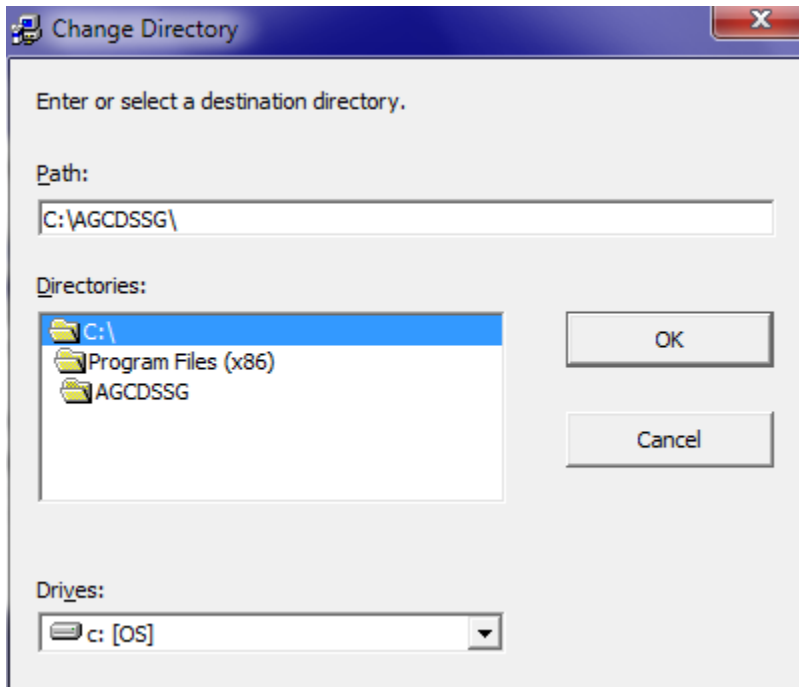

Windows 8 and 10 Installation

The default installation path of C:\Program Files (x86)\AGCDSSG prevents the PDF file from updating.
Install AGCDSSG to C:\AGCDSSG

Select the option to Change Directory.

Change Directory to C:\AGCDSSG