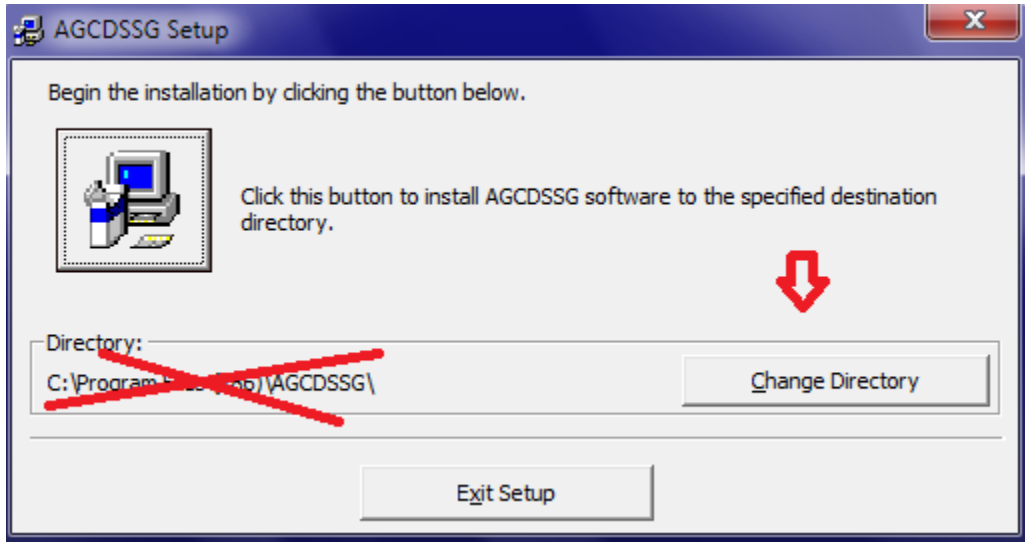

Windows 8 and 10 Installation

The default installation path of C:\Program Files (x86)\AGCDSSG prevents the PDF file from updating.
Install AGCDSSG to C:\AGCDSSG

Select the option to Change Directory.

Change Directory to C:\AGCDSSG